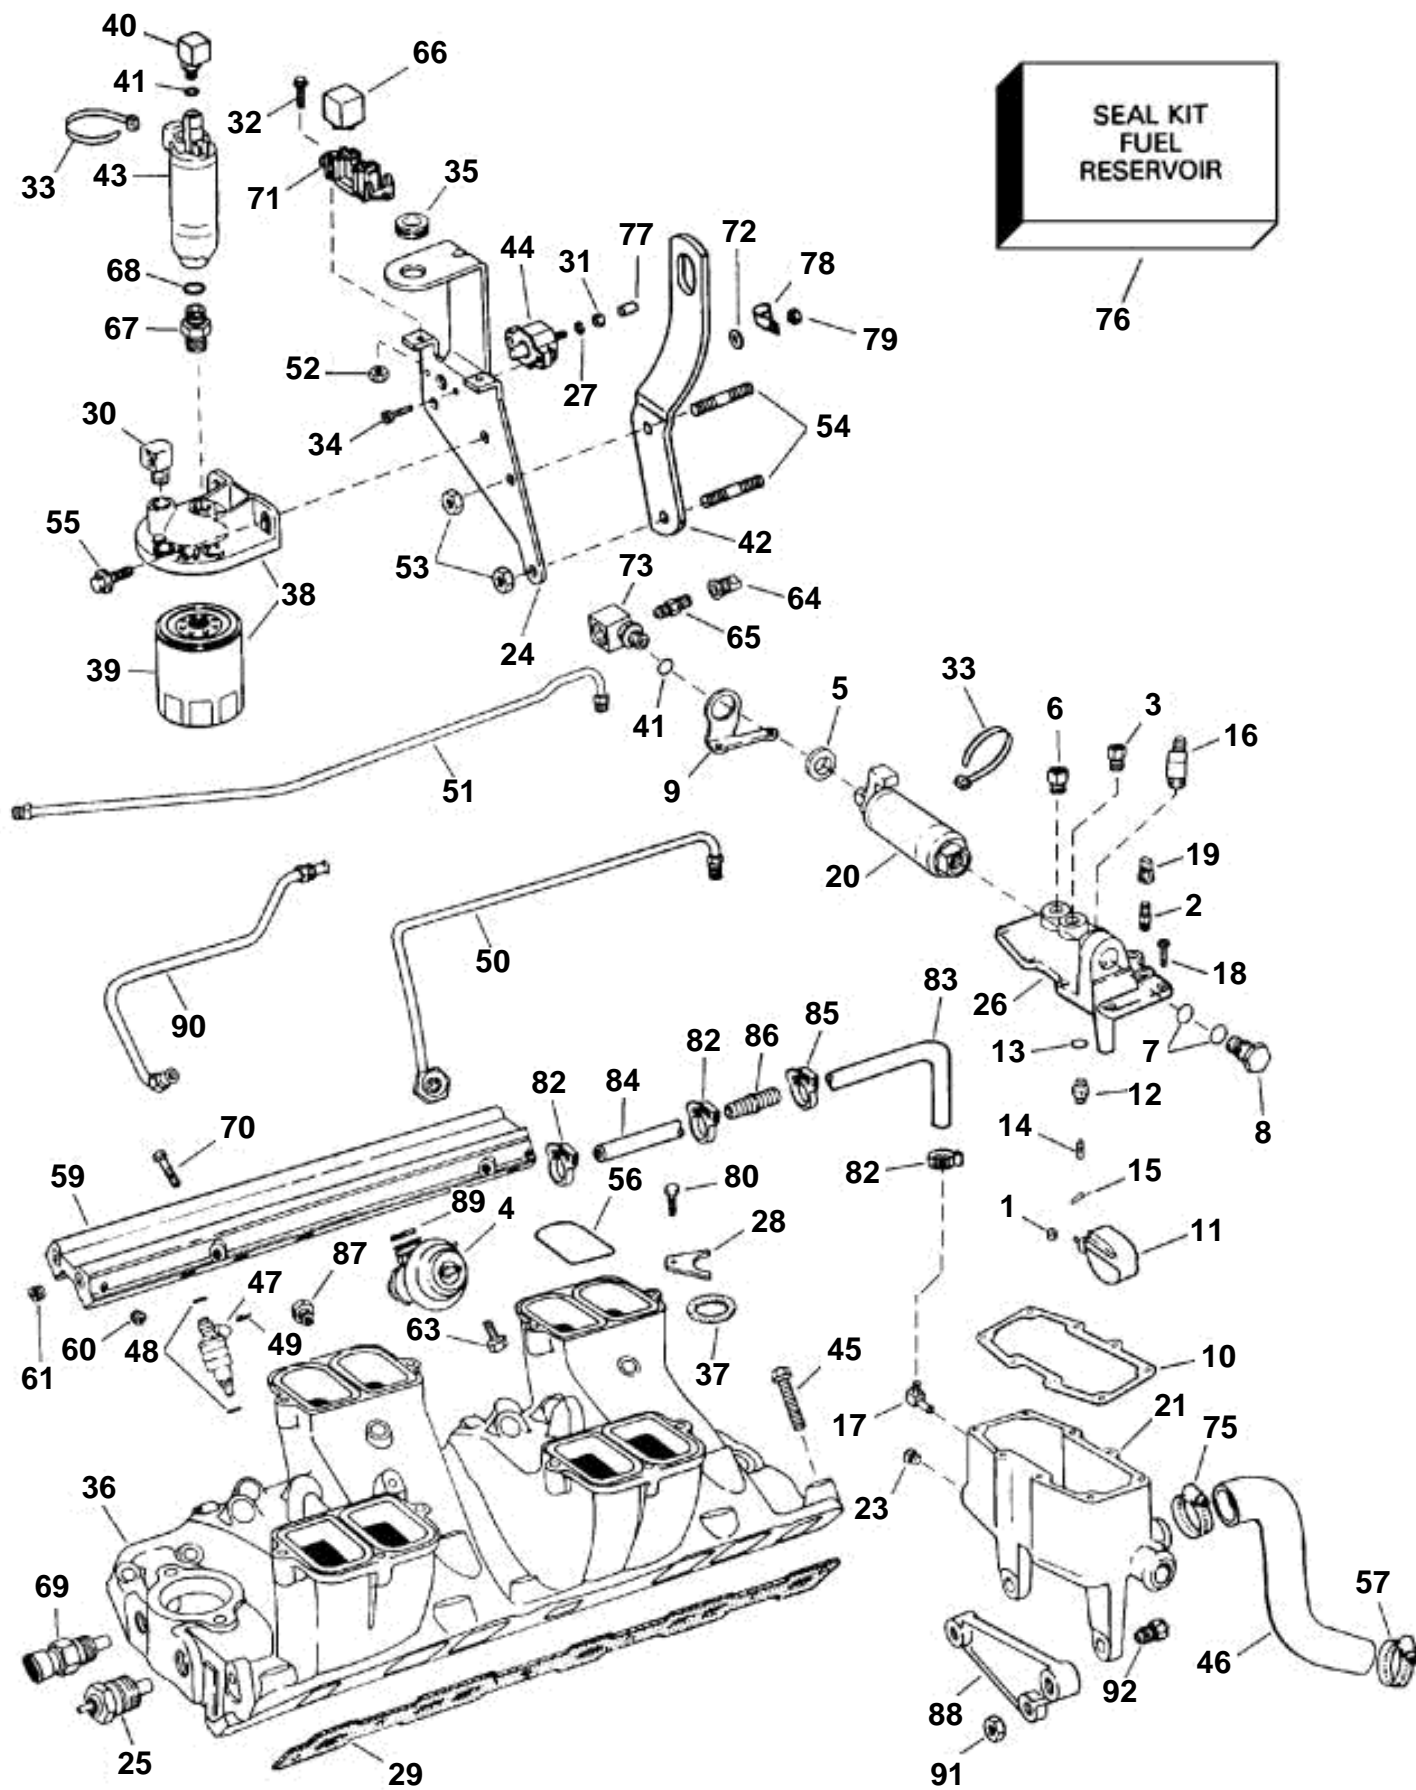

FUEL SYSTEM & LOWER INTAKE MANIFOLD, Gi / GSi

FUEL SYSTEM & LOWER INTAKE MANIFOLD, Gi / GSi

REF	PART NO.	QTY	DESCRIPTION	NOTES
1	3852034	1	Retainer, Float to pin	
2	3854152	1	Valve, Reservoir assy	
3	3852462	1	Fitting, Fuel line to reservoir, return	
4	3854517	1	Pressure sensor	
5	3852481	1	Grommet, Fuel pump to cover, reservoir assy	
6	3852017	1	Adapter, Fuel line	LP pump to reservoir
7	3853642	2	O-ring, Retainer, fuel pump	
8	3853572	1	Hollow screw, Fuel pump to cover	Reservoir assy
9	3853573	1	Bracket, Fuel pump grommet, reservoir assy	
10	3853574	1	Gasket, Cover, reservoir, vapor separator	
11	3853575	1	Float, Reservoir assy	
12	3853576	1	Seat, Float needle, reservoir assy	
13	3853577	1	Gasket, Float needle seat, reservoir assy	
14	3853578	1	Needle, Float, reservoir assy	
15	3853579	1	Clip, Needle to float, reservoir assy	
16	3853597	1	Elbow, Vent, reservoir to intake	
17	3852480	1	Riser, Reservoir to thermostat hsg	
18	3853606	8	Screw, Cover to reservoir	Reservoir assy
19	3853616	1	Protective cap, Pressure valve	
20	3855399	1	Fuel pump, High pressure	
21	3854149	1	Tank	
23	3852167	1	Plug, Reservoir drain	
24	3854376	1	Bracket, Fuel filter and fuel pump	
25	3852029	1	Sender, Water temperature, intake manifold	
	872068	1	Sender, Water temperature, dual station	
26	3854405	1	Cover, Reservoir	
27	3852001	2	Lock washer, Circuit breaker	
28	3852108	1	Clamp, Distributor to engine	
29	3854095	1	Gasket kit, Intake manifold	Gi
	3854096		Gasket kit, Intake manifold	XNCB only
30	3852013	1	Riser, Inlet, fuel filter cover	
31	3852064	1	Nut, Circuit breaker	
32	3852208	2	Screw, Relay & cable assy	To electric FIP bracket
33	3852158	2	Lock strap, Cable	
34	3853620	2	Screw, Circuit breaker to bracket	Electrical ignition
35	3852481	1	Grommet, Fuel pump to bracket	
36	3854516	1	Manifold, Lower	Gi
	3854513	1	Manifold, Lower	XNCB only
37	3852109	1	Gasket, Distributor	
38	3850835	1	Cover, Fuel filter	
	3850861	1	Cover	
39	3851218	1	· Fuel filter	
40	3853494	1	Fitting, Fuel line to fuel pump	
41	3850820	2	· O-ring, Filting	
42	3854377	2	Bracket, Cylinder head	
43	3854902	1	Fuel pump, Low pressure	
44	3854162	1	Breaker, 12.5A	
45	3854653	12	Screw, Intake manifold	7.4 GSi; 8.2 GSi
	3854654	4	Screw, Intake manifold, long	
46	3854849	1	Hose, Reservoir to cooler, DPIDPX	
	3854853	1	Hose, Vapor separator to oil cooler	Bypass pipe
47	3854518	8	Injector, Fuel	
48	3855192	16	O-ring, Fuel injector	
49	3855191	8	Clip, Fuel injector	
50	3854646	1	Fuel pipe, Fuel regulator to reservoir	
51	3854644	1	Fuel pipe, Low pressure pump to reservoir	
52	3852077	2	Nut, Relay to fuel pump mtg. brkt	
53	3853273	2	Lock nut, Stud, bracket to cylinder head	
54	3852117	1	Stud, Lift bracket & fuel pump bracket	To head, front, stbd
55	3853393	1	Screw, Fuel filter, oil tube, & spacer to bracket	
56	3854515	8	O-ring	
57	3852098	1	Clamp, Hose to gimbal	
59	3854574	1	Fuel pipe	
60	3855032	1	· Plug, Fuel rail,1116-27 NPTF	

7797250 - - 0-0016

GR950332

Upd: 22 NOV 2005

NC 7.4 GL, 7.4 Gi, 7.4 Gsi; 8.2 Gsi

VOLVO
PENTA